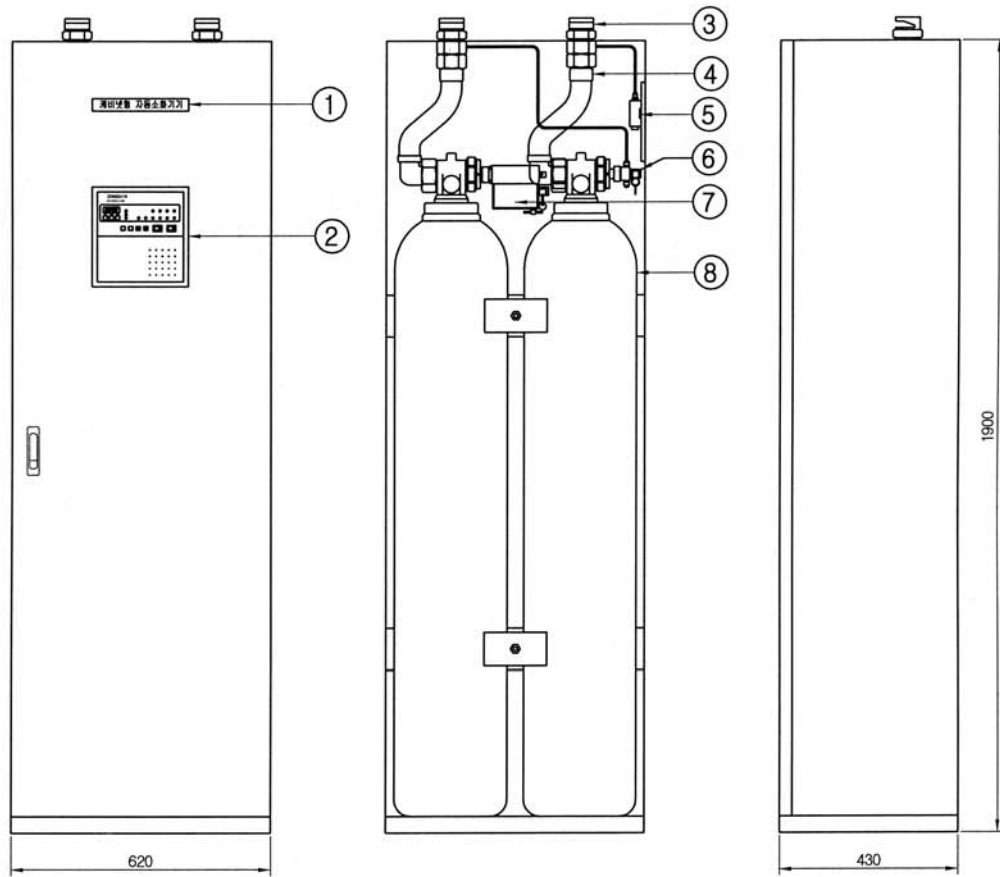

PACKAGE SYSTEM 1B/T

FTPS-1

7	CYLINDER	-	1	
6	SOLENOID VALVE	-	1	
5	PRESSURE S/W	-	1	
4	FLEXIBLE	-	1	
3	DISCHARGE HEAD	-	1	
2	CONTROL PANEL	-	1	
1	NAME PLATE	-	1	
NO	DESCRIPTION	MATERIAL	QTY	REMARKS

PACKAGE SYSTEM 2B/T

FTPS-2

8	CYLINDER	-	2	
7	SOLENOID VALVE	-	1	
6	MIDDLE VALVE	-	1	
5	PRESSURE S/W	-	1	
4	FLEXIBLE	-	1	
3	DISCHARGE HEAD	-	1	
2	CONTROL PANEL	-	1	
1	NAME PLATE	-	1	
NO	DESCRIPTION	MATERIAL	QTY	REMARKS