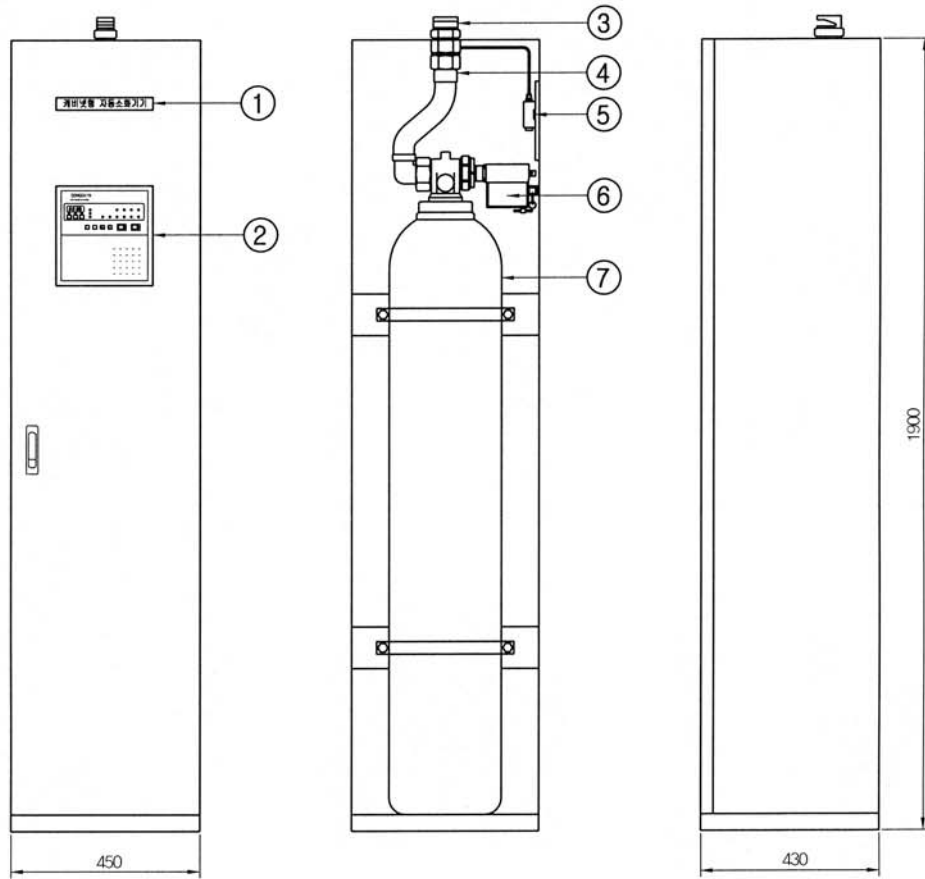

PACKAGE SYSTEM 1B/T

FTPS-1

7	CYLINDER	-	1	
6	SOLENOID VALVE	-	1	
5	PRESSURE S/W	-	1	
4	FLEXIBLE	-	1	
3	DISCHARGE HEAD	-	1	
2	CONTROL PANEL	-	1	
1	NAME PLATE	-	1	
NO	DESCRIPTION	MATERIAL	QTY	REMARKS

PACKAGE SYSTEM 2B/T

FTPS-2

8	CYLINDER	-	2	
7	SOLENOID VALVE	-	1	
6	MIDDLE VALVE	-	1	
5	PRESSURE S/W	-	1	
4	FLEXIBLE	-	1	
3	DISCHARGE HEAD	-	1	
2	CONTROL PANEL	-	1	
1	NAME PLATE	-	1	
NO	DESCRIPTION	MATERIAL	QTY	REMARKS